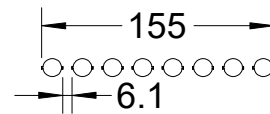

MN5.2.1.0.02 Grate

Model MN5.2
Version 1.0
30 Jan 2018

C Pemberton-Pigott

Assemble everything flat

Grate Bars

Grate Support Bracket