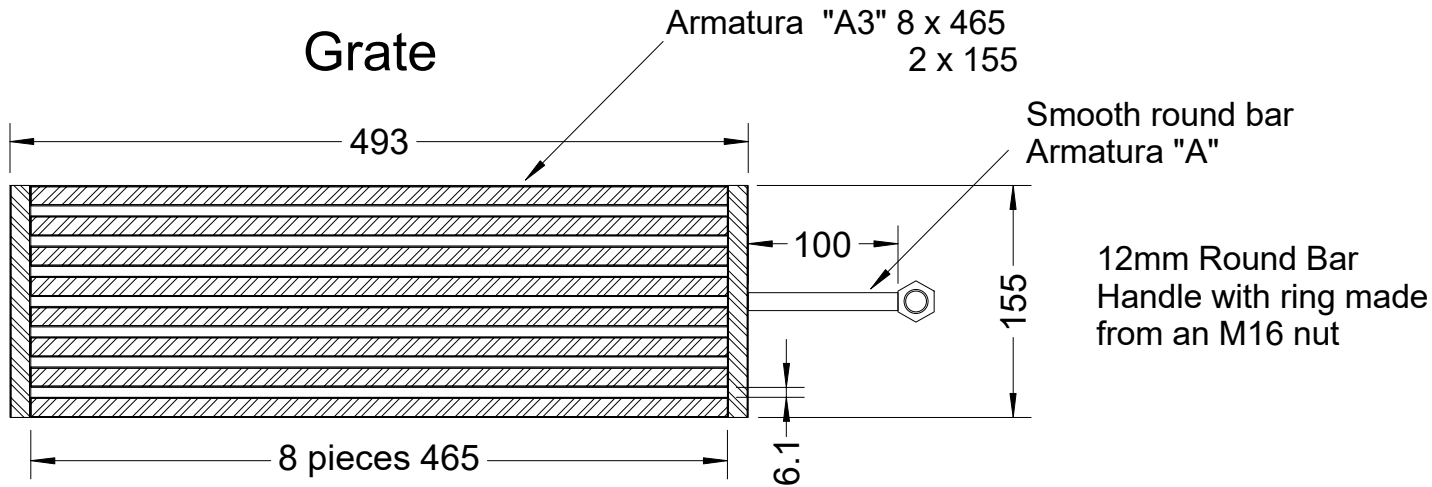

MN5.2.1.0.02 Grate

Model MN5.2
Version 1.0
30 Jan 2018

C Pemberton-Pigott

Assemble everything flat

Grate Bars

Grate Support Bracket