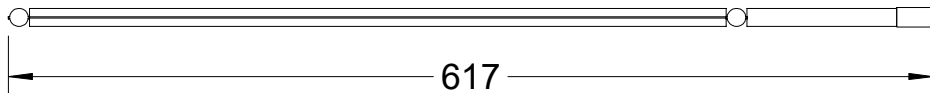

MN5.2.1.0.02 Grate

Model MN5.2
Version 1.0
30 Jan 2018

C Pemberton-Pigott

Assemble everything flat

Grate Bars

Grate Support Bracket